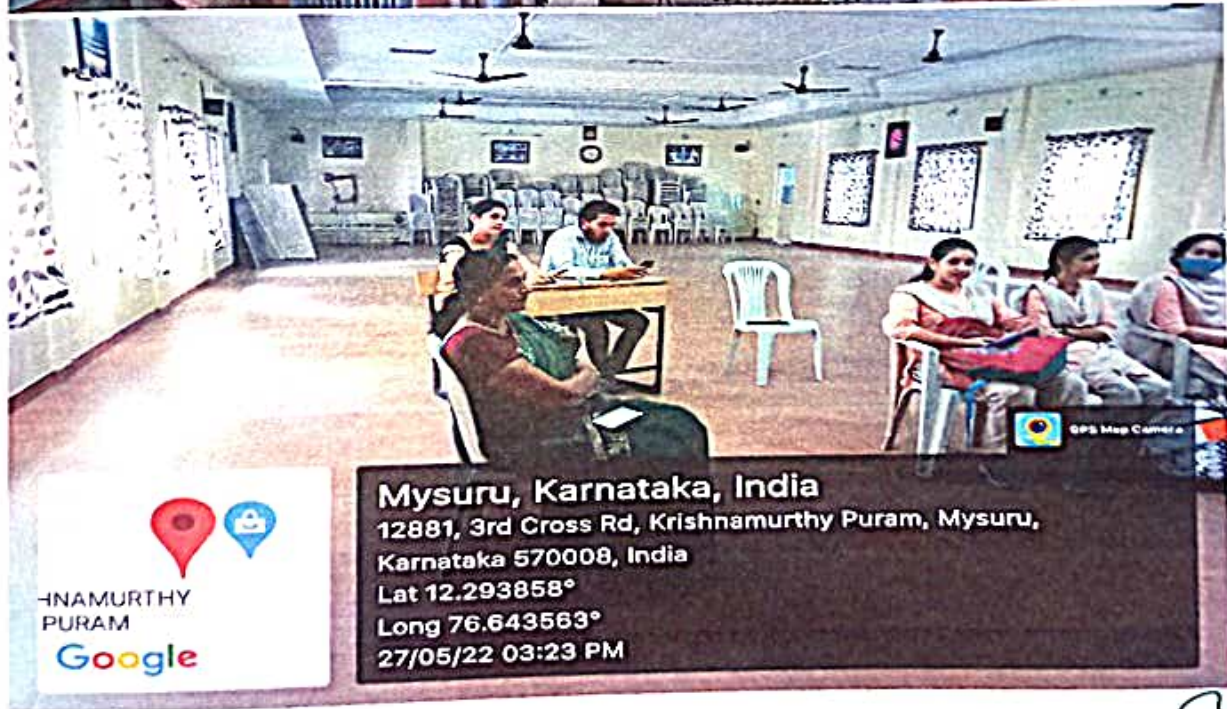

HNAMURTHY
PURAM

Mysuru, Karnataka, India

12881, 3rd Cross Rd, Krishnamurthy Puram, Mysuru,
Karnataka 570008, India

Lat 12.293858°

Long 76.643563°

27/05/22 03:23 PM

PRINCIPAL
MMK & GDM Mahila Mahavidyalaya
Krishnamurthy Puram, Mysuru-570 004