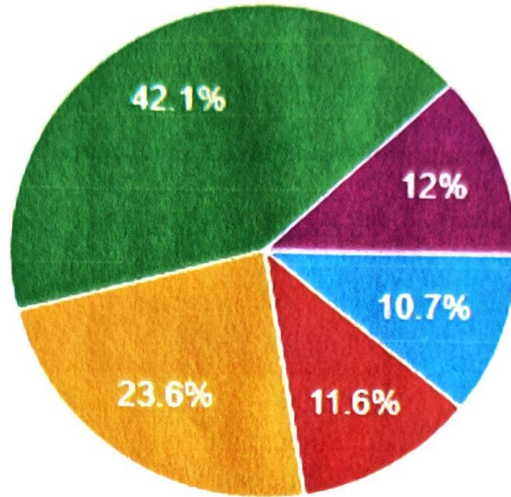

9. More topics can be included in the syllabus?

Strongly Disagree	Disagree	Neither Agree nor Disagree	Agree	Strongly Agree
10.7%	11.6%	23.6%	42.1%	12%

10. Overall rating for the syllabus

Good	Very good	Excellent	Average	Poor
44.2%	18.2%	16.1%	19.4%	2.1%