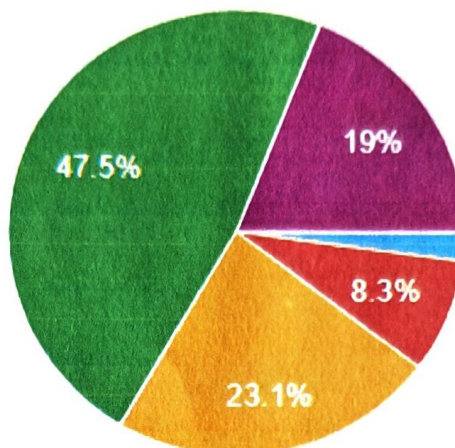

6. Syllabus is career oriented or skill based?

Strongly Disagree	Disagree	Neither Agree nor Disagree	Agree	Strongly Agree
3.7%	3.3%	31.4%	45.9%	15.7%

PRINCIPAL
 MMK & SDM Mahila Mahavidyalaya
 Krishnamurthypuram, Mysore-570 004

7. Is syllabus is Practical and Project oriented?

Strongly Disagree	Disagree	Neither Agree nor Disagree	Agree	Strongly Agree
2.1%	8.3%	23.1%	47.5%	19%

8. Is the subjects in the syllabus is outdated from the current market?