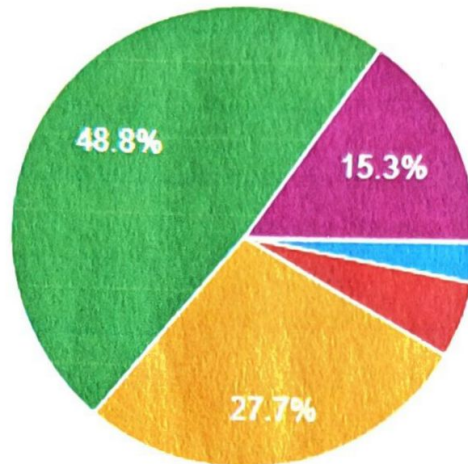

2. Aims and Objectives of Syllabus are well defined?

Strongly Disagree	Disagree	Neither Agree nor Disagree	Agree	Strongly Agree
2.1%	3.7%	26.4%	51.2%	16.5%

PRINCIPAL
 MMK & SDM Mahila Mahavidyalaya
 Krishna murthypuram, Mysore-570 014

3. Whether the subjects of the course are up to date ?

Strongly Disagree	Disagree	Neither Agree nor Disagree	Agree	Strongly Agree
2.9%	5.4%	27.7%	48.8%	15.3%

4. Is syllabus up to the mark?

Strongly Disagree	Disagree	Neither Agree nor Disagree	Agree	Strongly Agree
2.5%	4.1%	26.9%	50.8%	15.7%