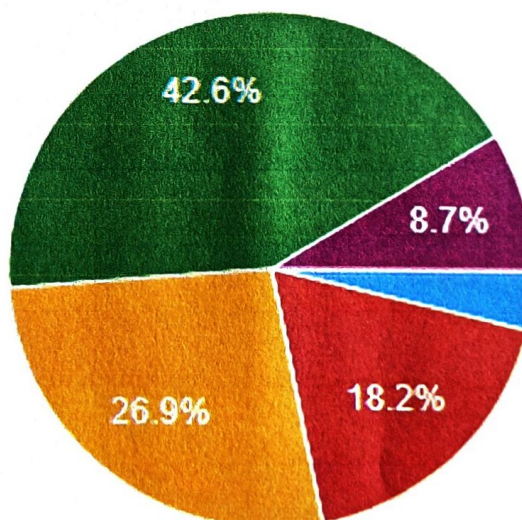

PRINCIPAL
MMK & SDM Mahila Mahavidyalaya
Krishna amurthypuram, Mysore-570 004