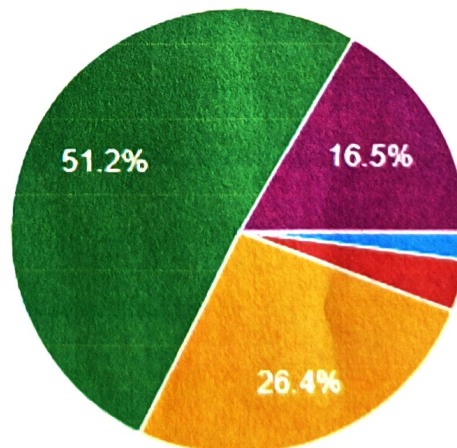

MMK & SDM MAHILA MAHAVIDYALAYA, MYSORE
Student Feedback Analysis 2021-22

No. of Responses: 242

1. Syllabus is suitable for course?

Strongly Disagree	Disagree	Neither Agree nor Disagree	Agree	Strongly Agree
2.9%	2.1%	8.7%	62.8%	23.6%

2. Aims and Objectives of Syllabus are well defined?

Strongly Disagree	Disagree	Neither Agree nor Disagree	Agree	Strongly Agree
2.1%	3.7%	26.4%	51.2%	16.5%

PRINCIPAL
 MMK & SDM Mahila Mahavidyalaya
 Krishna murthypuram, Mysore-570 014