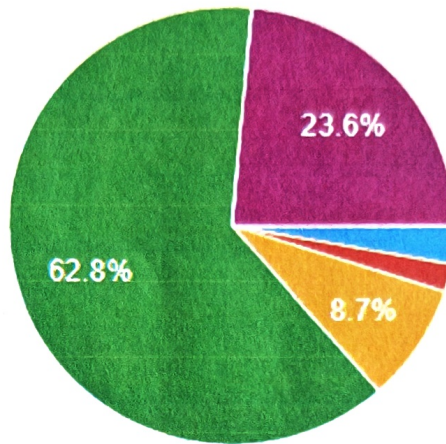

MMK & SDM MAHILA MAHAVIDYALAYA, MYSORE
Student Feedback Analysis 2021-22

No. of Responses: 242

1. Syllabus is suitable for course?

Strongly Disagree	Disagree	Neither Agree nor Disagree	Agree	Strongly Agree
2.9%	2.1%	8.7%	62.8%	23.6%

2. Aims and Objectives of Syllabus are well defined?

Strongly Disagree	Disagree	Neither Agree nor Disagree	Agree	Strongly Agree
2.1%	3.7%	26.4%	51.2%	16.5%

PRINCIPAL
 MMK & SDM Mahila Mahavidyalaya
 Krishna murthypuram, Mysore-570 014