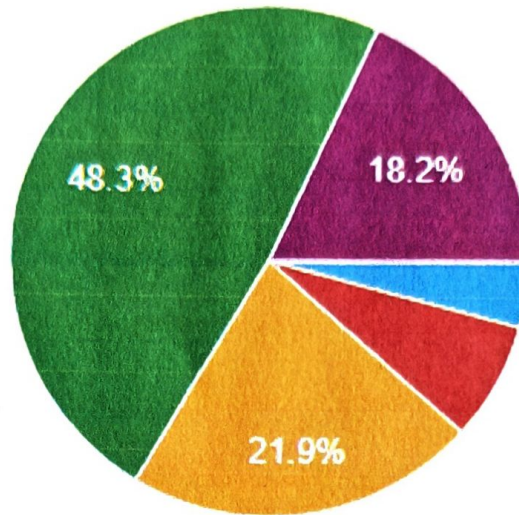

2. Aims and Objectives of Syllabus are well defined?

Strongly Disagree	Disagree	Neither Agree nor Disagree	Agree	Strongly Agree
2.1%	3.7%	26.4%	51.2%	16.5%

PRINCIPAL
 MMK & SDM Mahila Mahavidyalaya
 Krishna murthypuram, Mysore-570 014

3. Whether the subjects of the course are up to date ?

Strongly Disagree	Disagree	Neither Agree nor Disagree	Agree	Strongly Agree
2.9%	5.4%	27.7%	48.8%	15.3%

4. Is syllabus up to the mark?

Strongly Disagree	Disagree	Neither Agree nor Disagree	Agree	Strongly Agree
2.5%	4.1%	26.9%	50.8%	15.7%

PRINCIPAL
MMK & SDM Mahila Mahavidyalaya
Krishnamurthypuram, Mysore-570 004

5. Is the syllabus helps to develop skills, critical thinking, creativity, current scenario and so on?

Strongly Disagree	Disagree	Neither Agree nor Disagree	Agree	Strongly Agree
4.1%	7.4%	21.9%	48.3%	18.2%