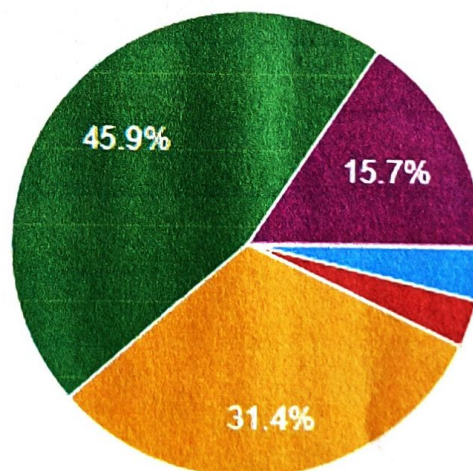

PRINCIPAL
MMK & SDM Mahila Mahavidyalaya
Krishnamurthypuram, Mysore-570 004

5. Is the syllabus helps to develop skills, critical thinking, creativity, current scenario and so on?

Strongly Disagree	Disagree	Neither Agree nor Disagree	Agree	Strongly Agree
4.1%	7.4%	21.9%	48.3%	18.2%

6. Syllabus is career oriented or skill based?

Strongly Disagree	Disagree	Neither Agree nor Disagree	Agree	Strongly Agree
3.7%	3.3%	31.4%	45.9%	15.7%

PRINCIPAL
 MMK & SDM Mahila Mahavidyalaya
 Krishnamurthypuram, Mysore-570 004