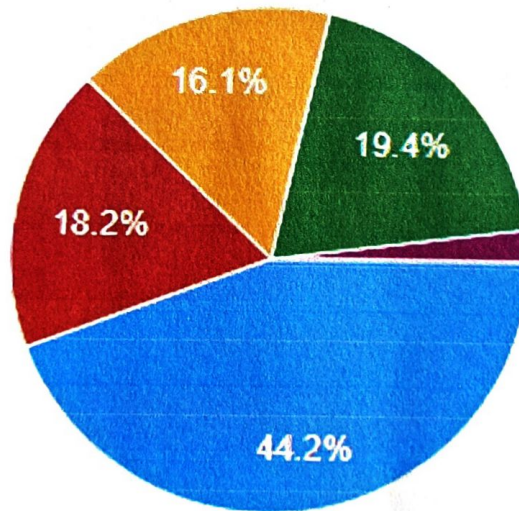

Strongly Disagree	Disagree	Neither Agree nor Disagree	Agree	Strongly Agree
3.7%	18.2%	26.9%	42.6%	8.7%

PRINCIPAL
MMK & SDM Mahila Mahavidyalaya
Krishna amurthypuram, Mysore-570 004

9. More topics can be included in the syllabus?

Strongly Disagree	Disagree	Neither Agree nor Disagree	Agree	Strongly Agree
10.7%	11.6%	23.6%	42.1%	12%

10. Overall rating for the syllabus

Good	Very good	Excellent	Average	Poor
44.2%	18.2%	16.1%	19.4%	2.1%