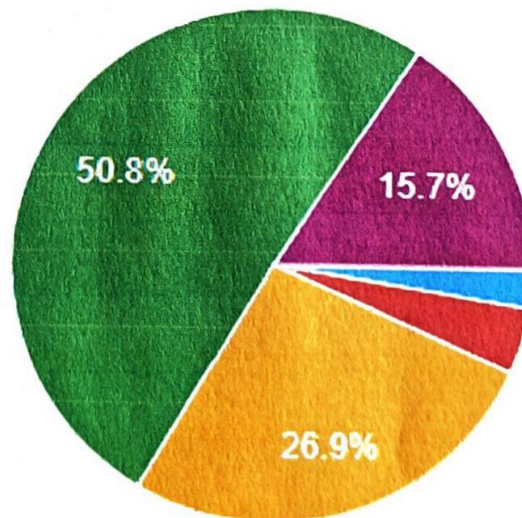

2. Aims and Objectives of Syllabus are well defined?

Strongly Disagree	Disagree	Neither Agree nor Disagree	Agree	Strongly Agree
2.1%	3.7%	26.4%	51.2%	16.5%

PRINCIPAL
 MMK & SDM Mahila Mahavidyalaya
 Krishna murthypuram, Mysore-570 014

3. Whether the subjects of the course are up to date ?

Strongly Disagree	Disagree	Neither Agree nor Disagree	Agree	Strongly Agree
2.9%	5.4%	27.7%	48.8%	15.3%

4. Is syllabus up to the mark?

Strongly Disagree	Disagree	Neither Agree nor Disagree	Agree	Strongly Agree
2.5%	4.1%	26.9%	50.8%	15.7%