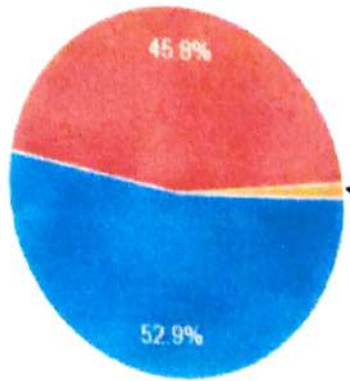

Feedback Report of the webinar

How relevant and helpful was the webinar for you?

153 responses

- Extremely helpful
- Very helpful
- Somewhat helpful
- Not so helpful
- Not at all helpful

Overall how satisfied were you with this webinar?

153 responses